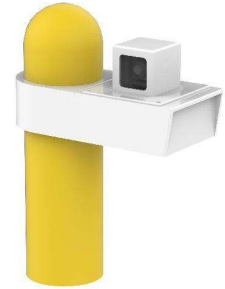

Prices are subject to change without notice, always confirm current pricing with Parabit Sales Department prior to quoting your client.

400-10015: CCTV Specialty Camera Enclosure - Drive-Up - Dual Camera Housing - Exterior Gloss White Finish (RAL 9003) - See part #'s 400-10038, 400-10037 & 400-10017 for optional 6", 5" or 4" Bollard Bracket - Camera Sold Separately.

400-10015B: CCTV Specialty Camera Enclosure - Drive-Up - Dual Camera Housing - Exterior Black Finish (RAL 9017) - See part #'s 400-10038, 400-10037 & 400-10017 for optional 6", 5" or 4" Bollard Bracket - Camera Sold Separately.

400-10016: CCTV Specialty Camera Enclosure - Drive-Up - Single Camera Housing - Exterior Gloss White Finish (RAL 9003) (See part#'s 400-10038, 400-10037 & 400-10017 for optional 6", 5" or 4" Bollard Bracket) - Camera Sold Separately.